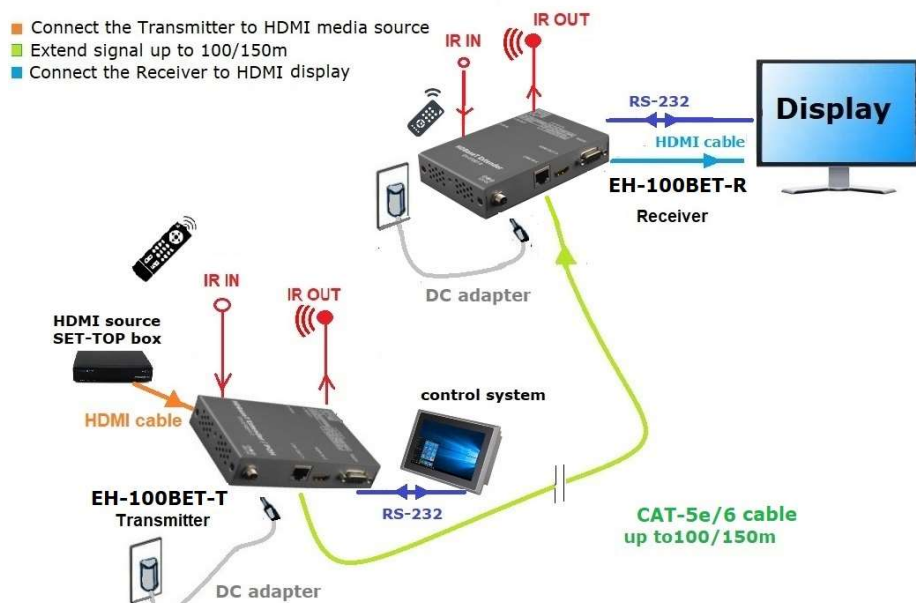

4K/60 HDBaseT HDMI Extender

70M (EH-070BET-T, EH-070BET-R) / 100M (EH-100BET-T/EH-100BET-R)

FEATURES

- HDBaseT technology
- **Resolution up to 4K@60Hz (4:4:4)**
- HDMI 2.0/1.4 & HDCP 2.2/1.4 compliant
- Extends HDMI signal (1080p@12bit) up to 70/100meters;
- Extends HDMI signal (4K/60 4:4:4) up to 40/100meters with CAT6A/7 cable
- EH-100BET supports Long Reach Mode that extends 1080p@8bit signals up to 150 meters using CAT5e/6 (UHD/4K not supported)
- HDMI-CEC remote control pass – through
- Bi-directional RS-232 and IR extension (pass-through), support all frequency IR control
- Support LPCM, Dolby TrueHD, Dolby Digital and DTS-HD master audio
- 3D TV pass- through
- Plug and play, easy installation
- Convenient firmware upgrade

APPLICATION DIAGRAM

SPECIFICATIONS

Model	EH-070BET-T	EH-070BET-R	EH-100BET-T	EH-100BET-R
Video IN/OUT	HDMI IN x 1	HDMI OUT x 1	HDMI IN x 1	HDMI OUT x 1
HDBaseT Link	RJ45 Jack x 1			
RS-232	DB9 female x 1			
IR in/out	3.5mm stereo jack each x 1			
DIP Switch	3pin: upgrade/reserved/manual		3pin: upgrade/Long reach/manual	
Status LED	4 in 1 LED x 1 (POWER/HDCP/LINK/MODE LED)			
Max. Resolution, distance	70m for 1080p@12bit, 40m for 4K/60Hz (4:4:4)		150m for 1080p@8bit; 100m for 1080p@12bit; 100m for 4K/60Hz (4:4:4)	
Power	DC 12V with lock			
Enclosure	Metal			
Weight	310g	320g	310g	320g
Dimensions (LxHxM)	125x85x25mm			